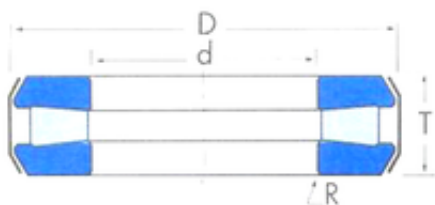

T402 Timken Tapered Roller Bearing Assembly

Bearing No. T402

Size	102.108x179.619x44.45 mm
Bore Diameter	102,108 mm
Outer Diameter	179,619 mm
Width	44,45 mm
d	102,108 mm
D	179,619 mm
T	44,45 mm
R	1,5 mm

T402 Bearing 2D drawings and 3D CAD models