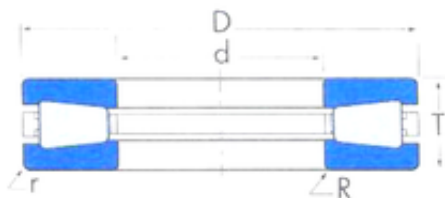

T451 Needle Non Thrust Roller Bearings

Bearing No. T451

Size	114.3x250.825x53.975 mm
Bore Diameter	114,3 mm
Outer Diameter	250,825 mm
Width	53,975 mm
d	114,3 mm
D	250,825 mm
T	53,975 mm
R	4 mm
r	4 mm
Weight	15 Kg
Basic static load rating (C0)	4370000 kN
Basic dynamic load rating (Ca90)	352000

T451 Bearing 2D drawings and 3D CAD models