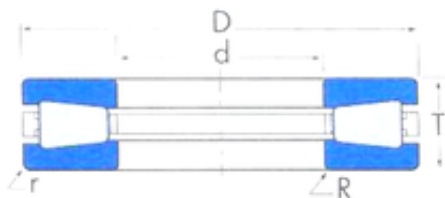

T1421 Needle Non Thrust Roller Bearings

Bearing No. T1421

Size	355.6x533.4x101.6 mm
Bore Diameter	355,6 mm
Outer Diameter	533,4 mm
Width	101,6 mm
d	355,6 mm
D	533,4 mm
T	101,6 mm
R	11,2 mm
r	6,4 mm
Weight	84,1 Kg
Basic static load rating (C0)	12000000 kN
Basic dynamic load rating (Ca90)	842000

T1421 Bearing 2D drawings and 3D CAD models