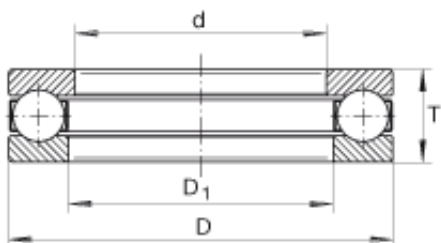

Genuine Gates PowerGrip GT4 Synchronous Belt 560-8MGT-30, 22.05" Length, 8mm

Bearing No. GT4

|                 |  |
|-----------------|--|
| Size            | 17.463x34.138x14.3 mm                  |
| Bore Diameter   | 17,463 mm                              |
| Outer Diameter  | 34,138 mm                              |
| Width           | 14,3 mm                                |
| d               | 11/16 inch                             |
| d               | 17,463 mm                              |
| D               | 1,344 inch                             |
| D               | 34,138 mm                              |
| T               | 0,563 inch                             |
| T               | 14,3 mm                                |
| D <sub>1</sub>  | 0,719 inch                             |
| D <sub>1</sub>  | 18,263 mm                              |
| m               | 0,135 lbs / Weight                     |
| m               | 61 g / Weight                          |
| C <sub>a</sub>  | 2260 lbf / Dynamic load rating (axial) |
| C <sub>a</sub>  | 10100 N / Dynamic load rating (axial)  |
| C <sub>0a</sub> | 3750 lbf / Static load rating (axial)  |
| C <sub>0a</sub> | 16700 N / Static load rating (axial)   |

GT4 Bearing 2D drawings and 3D CAD models